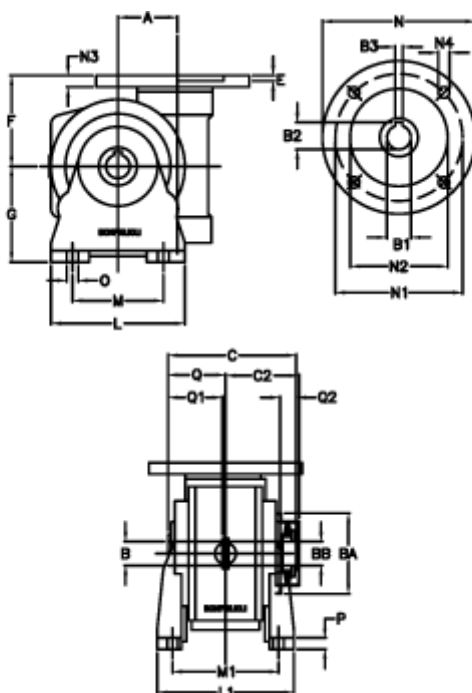

Article number: 390204903632836

Description: Worm Gear with Torque Limiter
VF 49-L2-V-36 P71B14

Measures

a = 49.50	C2 = 63,5	M1 = 98.5	Q = 51.0
B = 25	Description = VF 49V-xx-71B14	N = 105	Q1 = 41
B1 E7 = 14	E = 3.0	N1 = 85	Q2 = 15
B2 = 16.3	F = 70	N2 = 70	
B3 H9 = 5	g = 82	N3 = 10.5	
BA = 63	L = 110	N4 = 6,5	
BB H7 = 14	L1 = 124.0	O = 8.5	
C = 105	m = 63	P = 12	